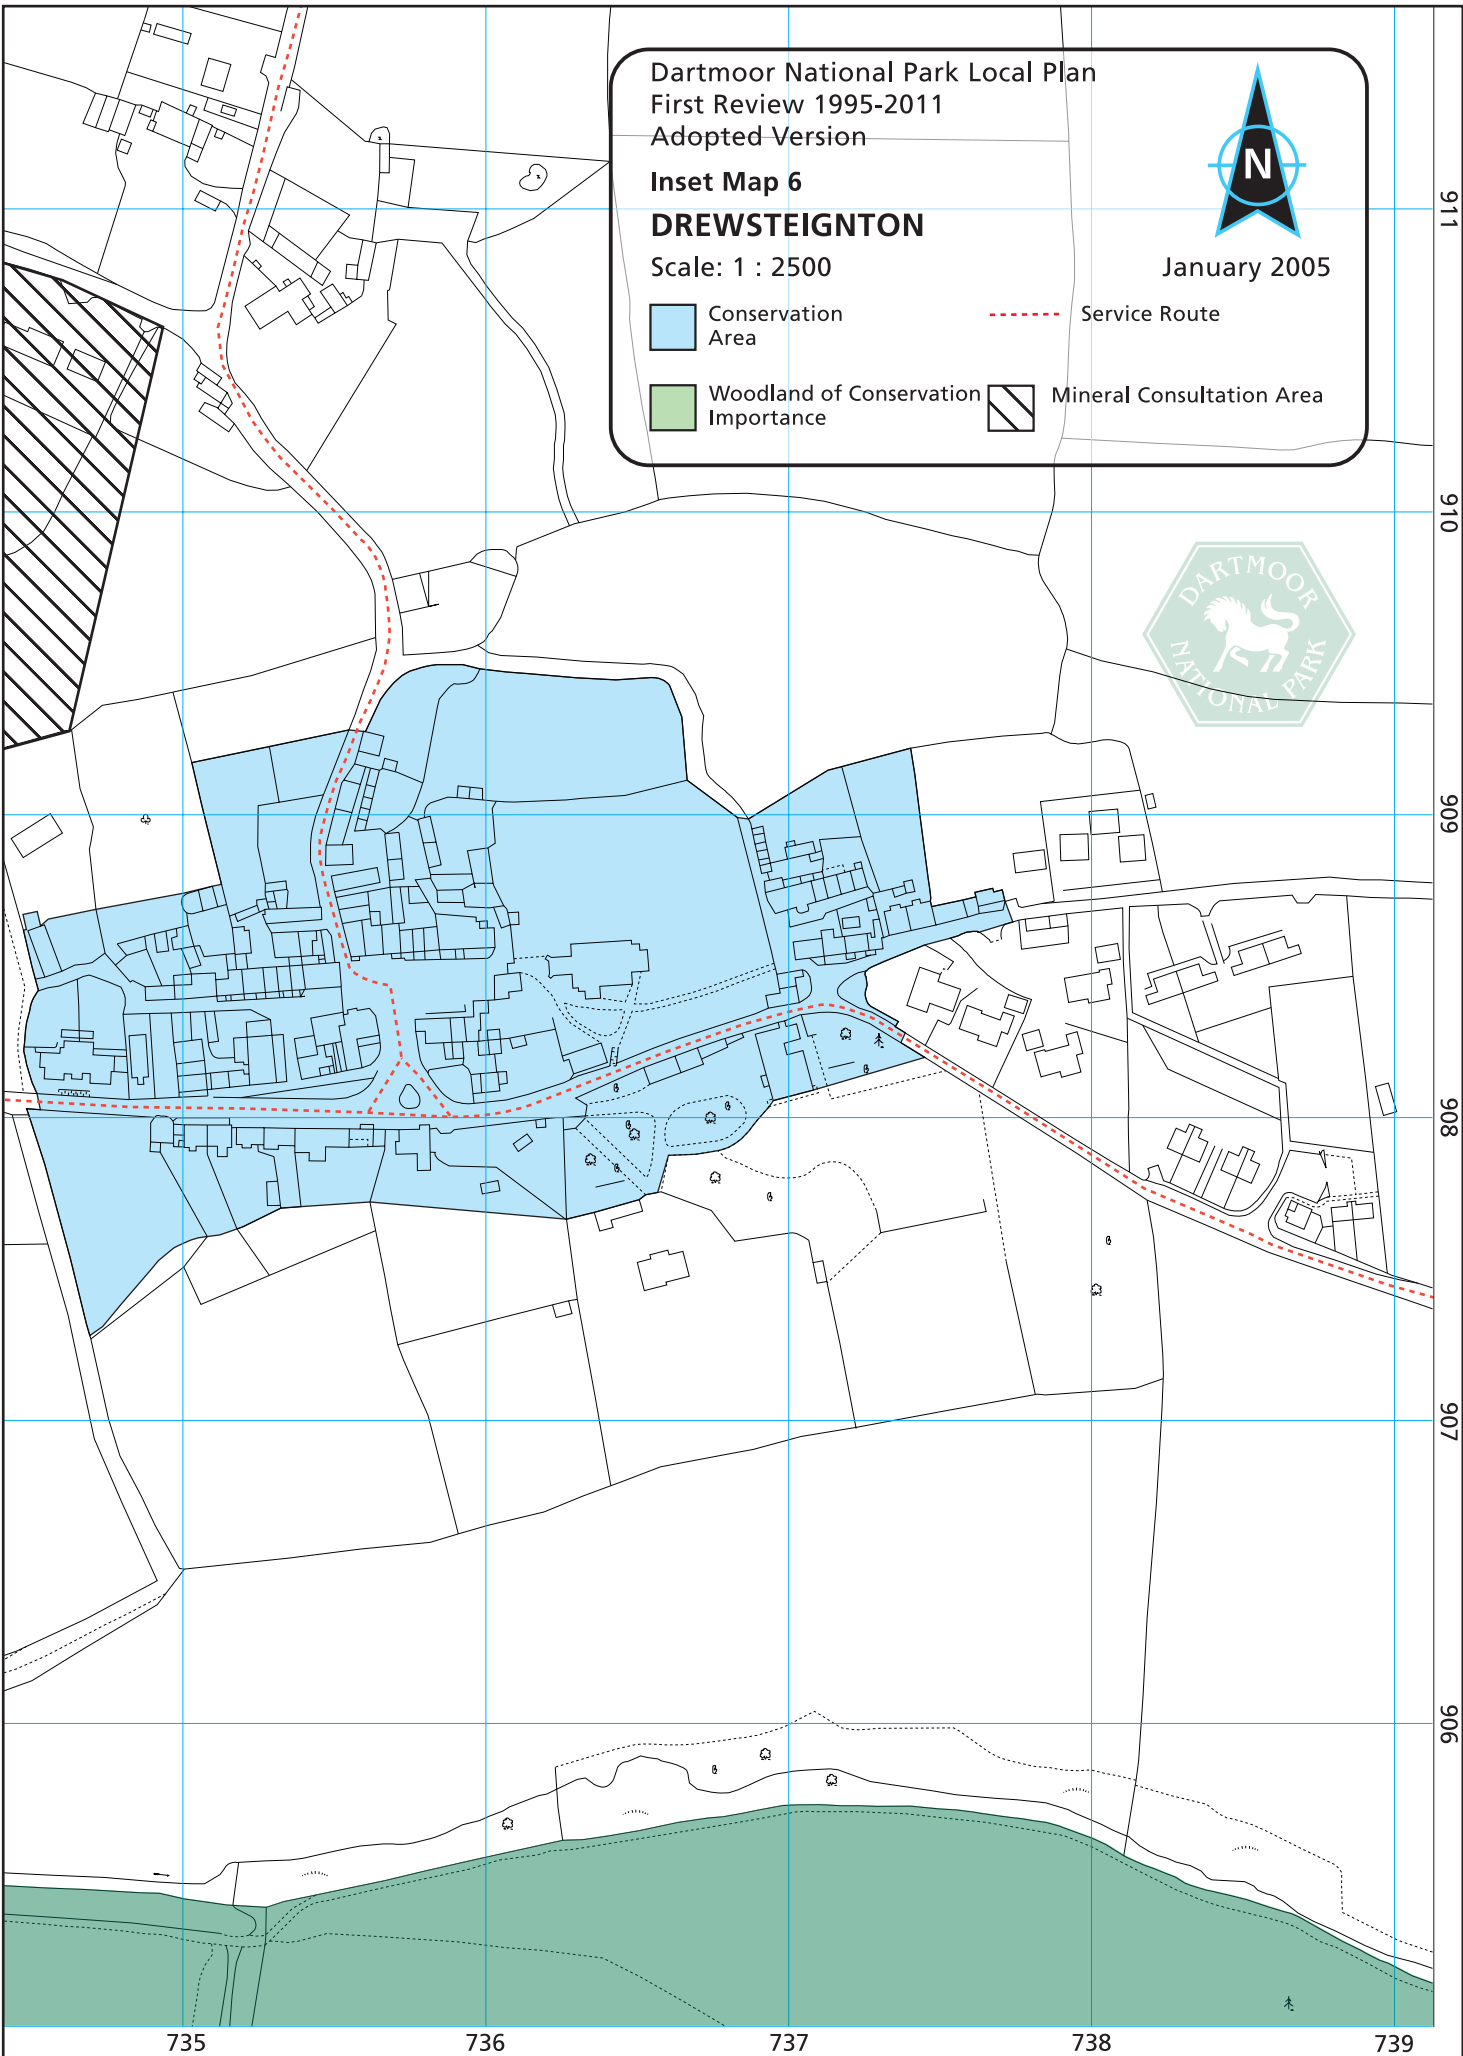

Dartmoor National Park Local Plan
First Review 1995-2011
Adopted Version

Inset Map 6
DREWSTEIGNTON

Scale: 1 : 2500

January 2005

 Conservation Area

 Service Route

 Woodland of Conservation Importance

 Mineral Consultation Area

735

736

737

738

739

911

910

909

908

907

906