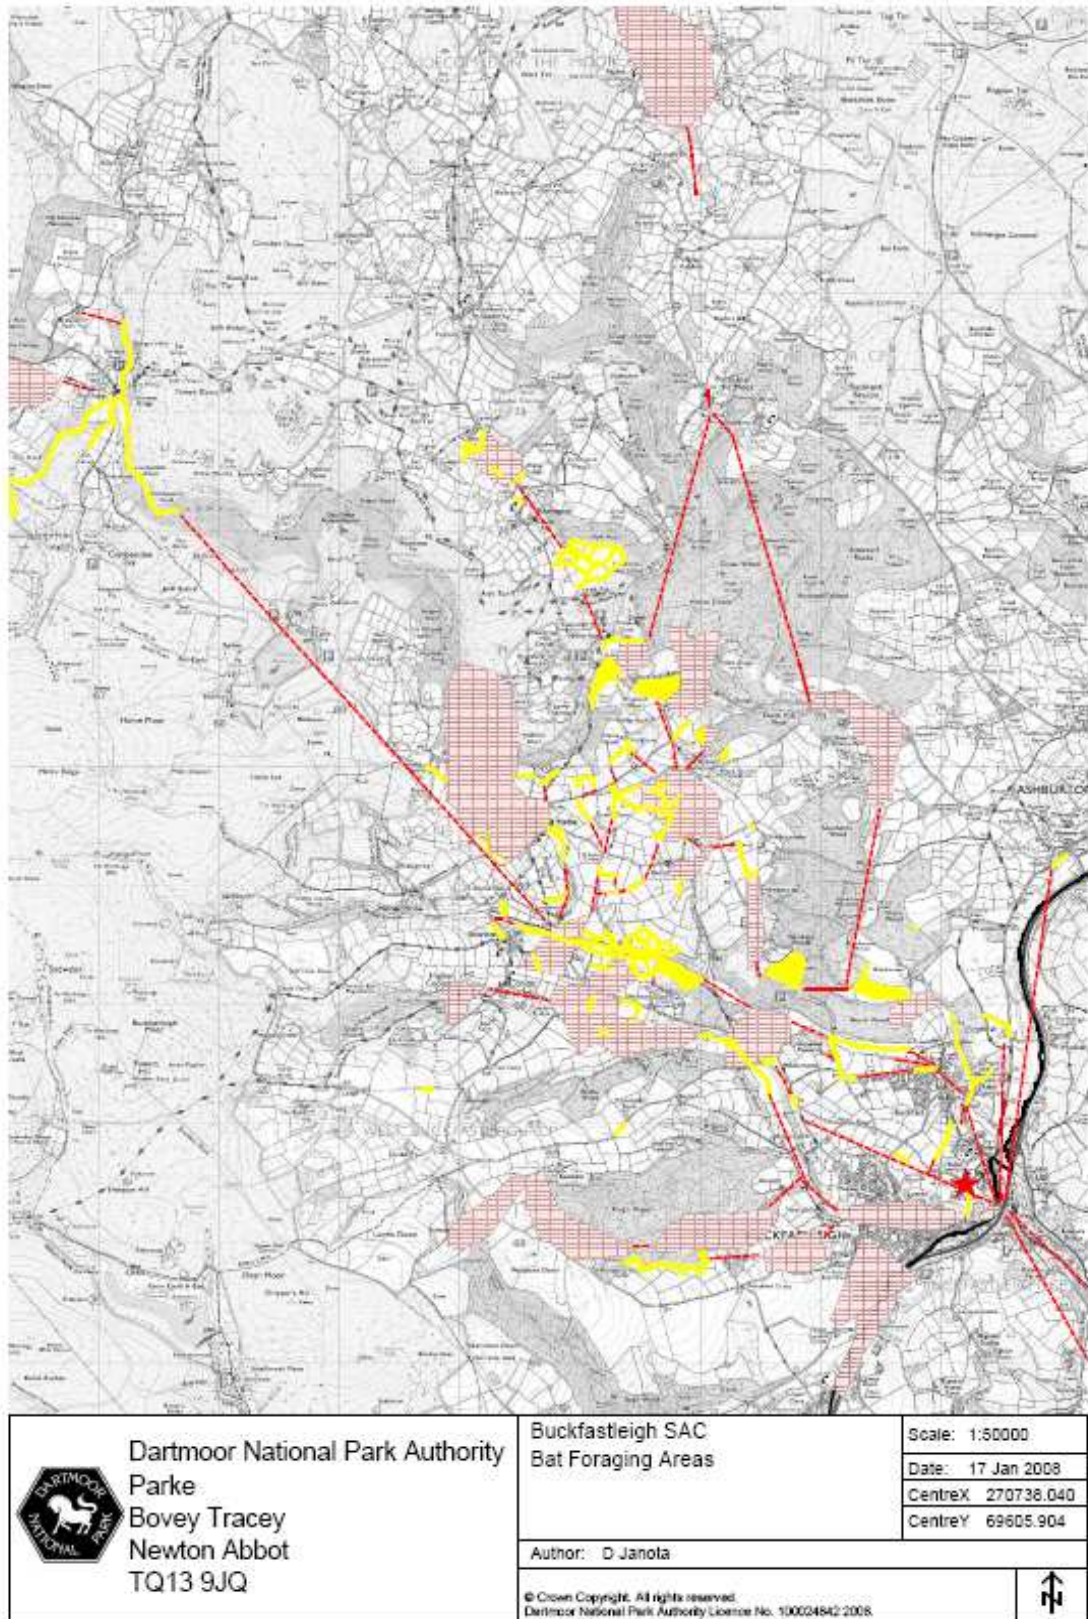

## Appendix 2: Maps

**Map 1.** Buckfastleigh SAC: bat foraging areas identified in English Nature radio tracking study