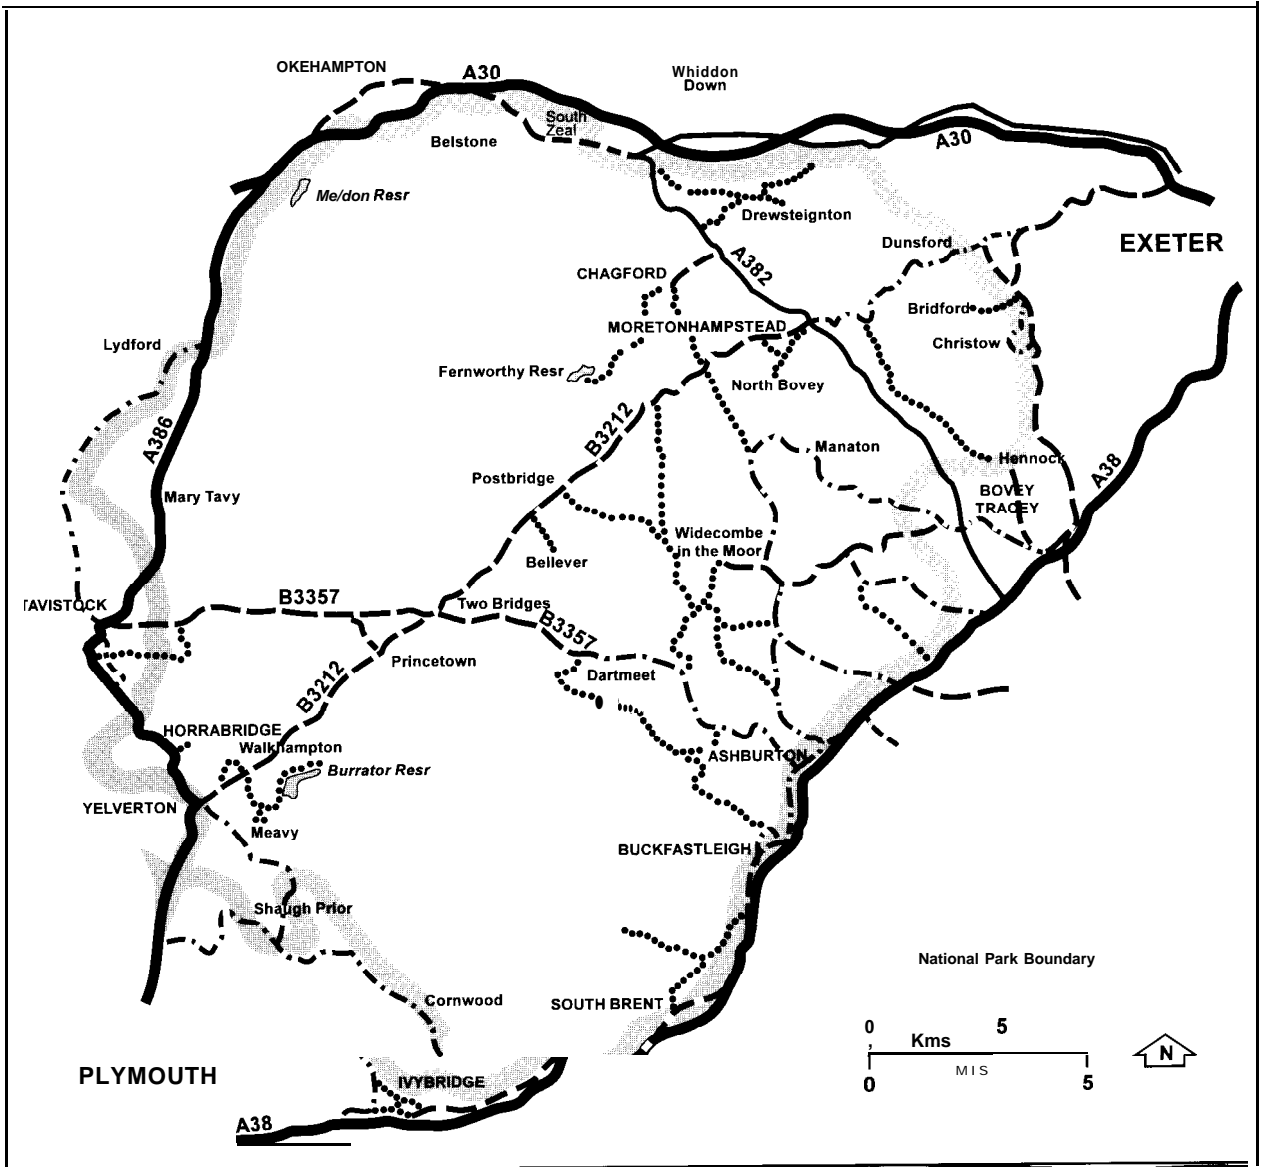

Dartmoor Route Network

©Crown Copyright and Dartmoor National Park Authority Licence number LA 08908L

- National Route
- Primary County Route
- - - - -** Secondary County Route
- . - . -** Access Route
-** Service Route

Figure 1